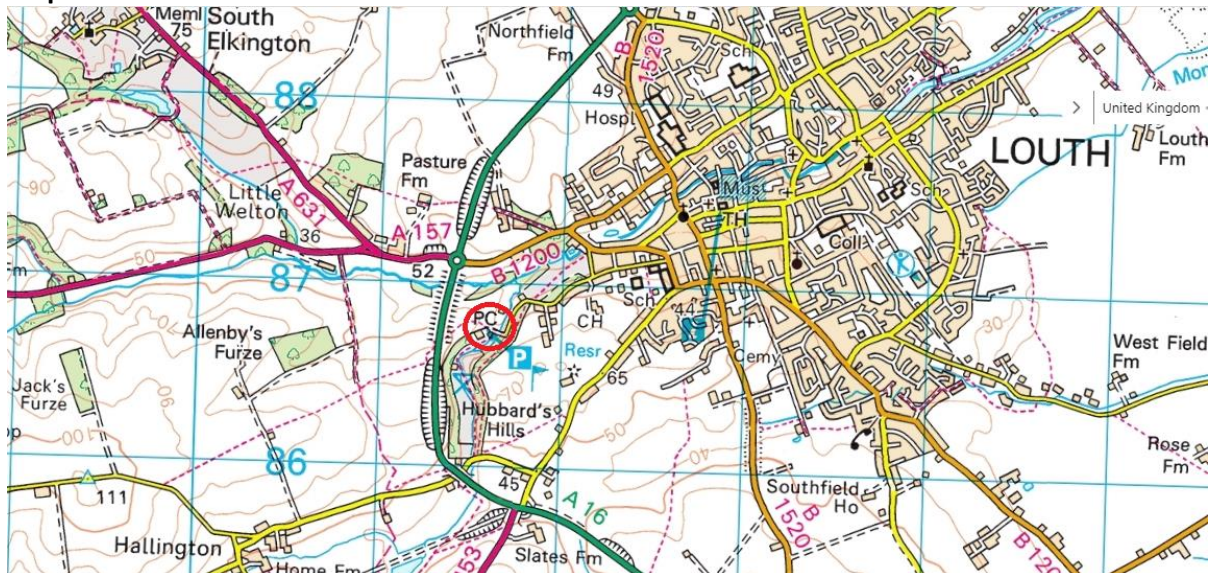

## Lincolnshire Chalk Streams Location Map

### Address/ nearest postcode:

Hubbards Hills, Crowtree Lane, Louth, LN11 0QW(Please check map as well)

### Map:

### Directions:

- From Lincoln take the A158. At the roundabout in Wragby take the left turning (first exit) towards Louth on the A157. At the A16 roundabout take the 2<sup>nd</sup> exit B1200 towards Louth. Follow road round to the right. Take the first right up Love Lane. Turn right down Crowtree Lane, and follow round and down to Hubbards Hills Carpark.
- From Grimsby, follow the A16 then take the left turning to join the B1200 towards Louth. Follow road round to the right. Take the first right up Love Lane. Turn right down Crowtree Lane, and follow round and down to Hubbards Hills Carpark.